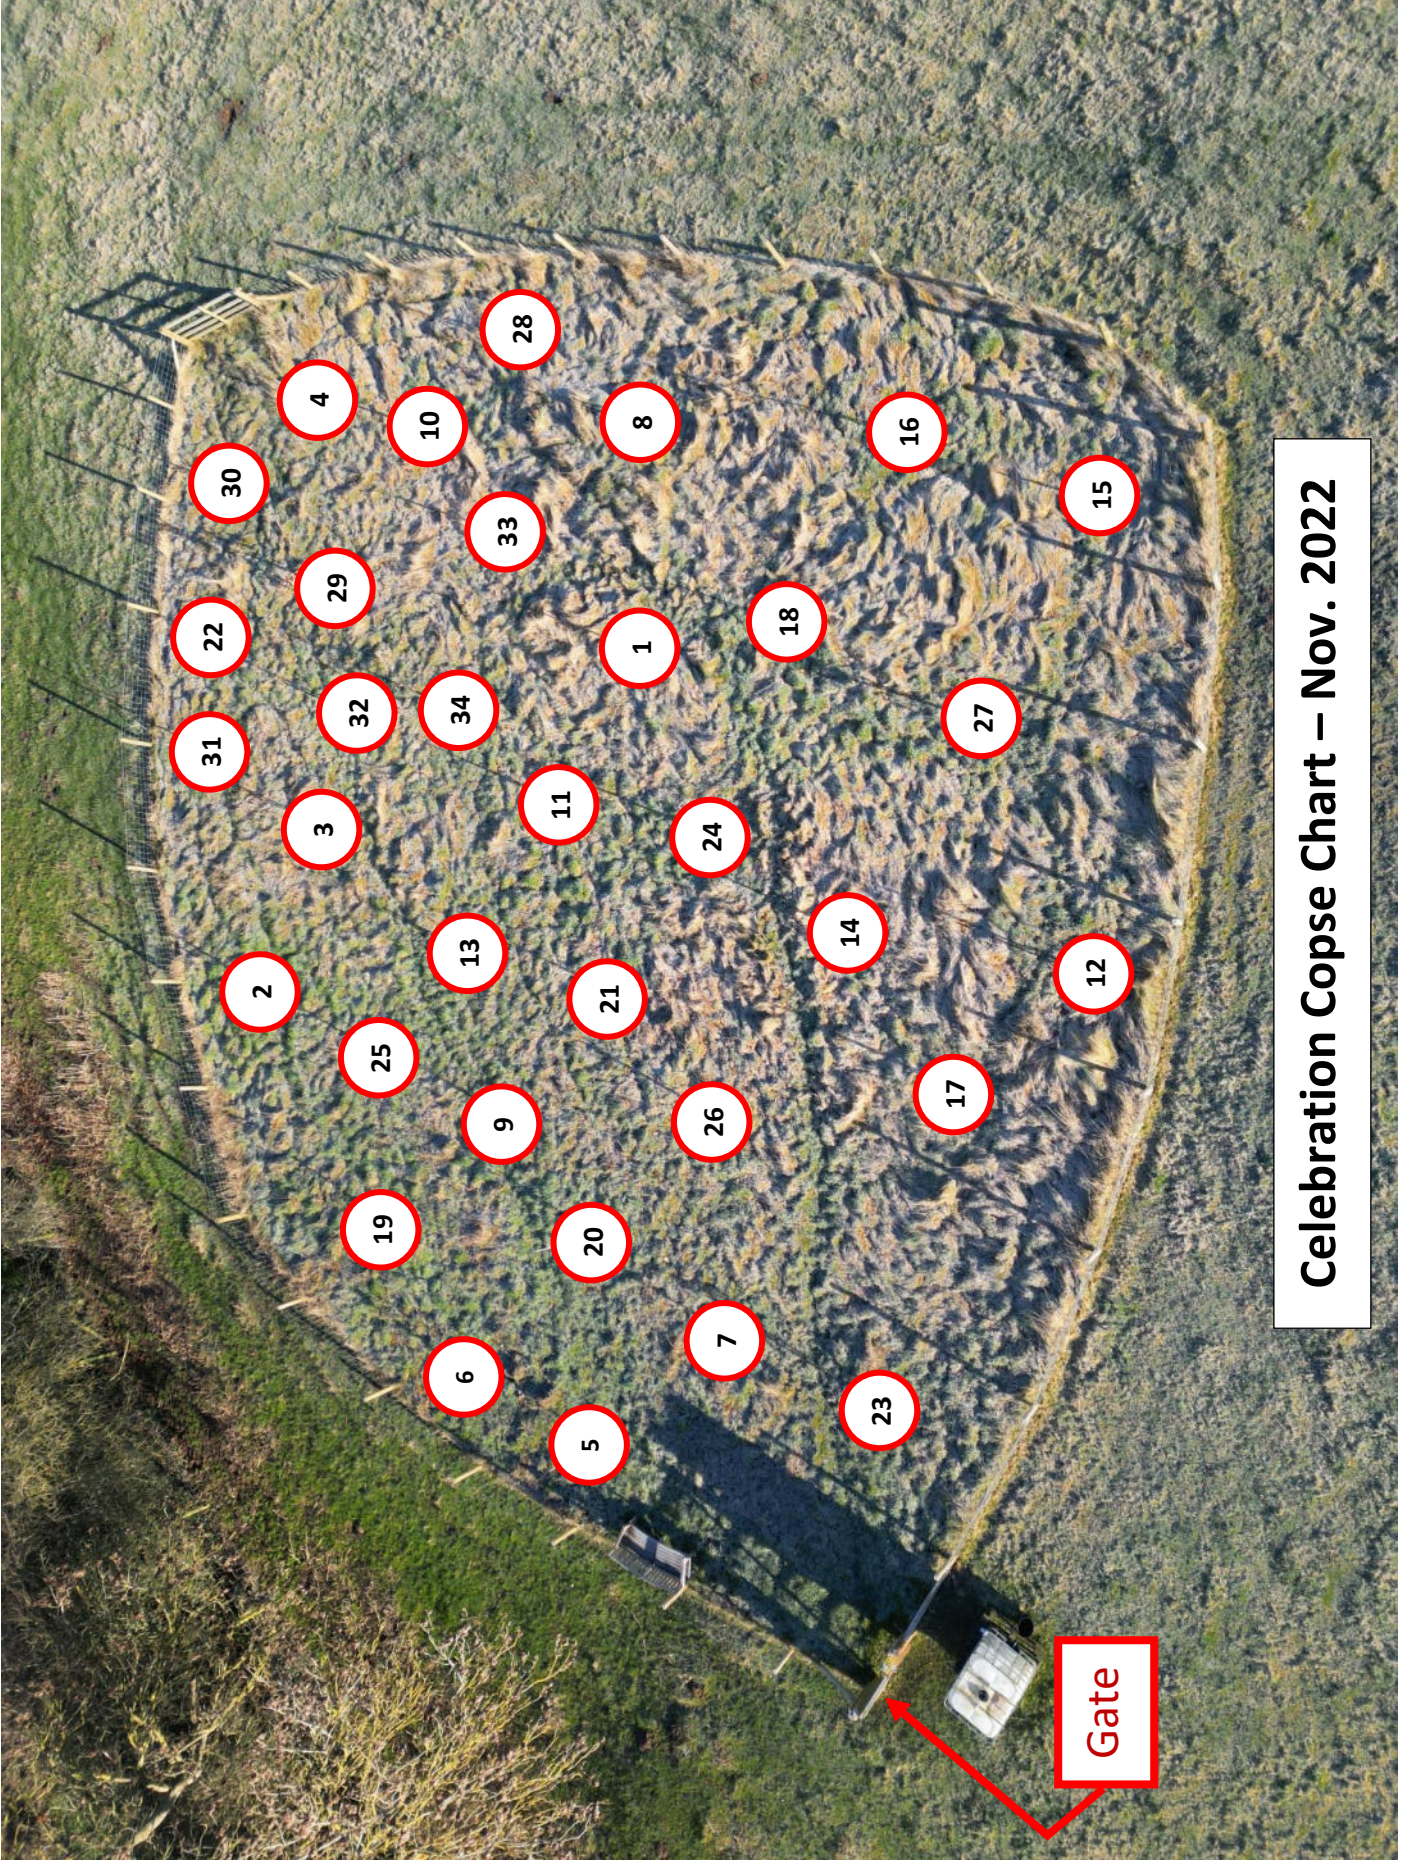

Celebration Trees List Nov. 2022

No.	Name	Tree	Txt Line 1	Txt Line 2	Txt Line 3
1	Steve & Val Carpenter	Maple	IN MEMORY OF	JOHN HERBERT	DIED 2022
2	Pauline Clarke	Oak	FOR DC	ALWAYS IN OUR	THOUGHTS
3	Peter & Jo Butler	Maple	TIFFANY	BUTLER	1964-2021
4	Chris Pratt	Maple	A TREE IS FOR	LIFE NOT JUST	CHRISTMAS CP
5	Nikki & John	Oak	JOHN & NIKKI	WOODLAND WED	11/06/2022
6	Rose Anderson (Laurie)	Maple	IN MEMORY OF	LAURIE	ANDERSON
7	Ruth & Roger Wallett	Maple	ROGER WALLETT	RUTH WALLETT	
8	Judith & Bill Bayes	Oak	IN MEMORY OF	JEAN AGGAS &	CLARA BAYES
9	Jon Wills	Oak	FREDERICK	ARTUR	WILLS 2021
10	Mick & Liz Higgins	Oak	JACOB FRANK	PENNY LEO	
11	Jim & Rosemary Tyson	Maple	TYSON FAMILY	HAPPY TIMES	IN CLIPSTON
12	Alan & Anne Skinner	Oak	LANCS ROOTED	BRANCHES HERE	A&A SKINNER
13	Sharon Wills	Oak	FRED WILLS	A BEAUTIFUL	MEMORY
14	Carole Morisson	Birch	LOVING MEMORY	PETER MORRISON	1939-2019
15	Lydie Sommer 1	Oak	CHLOE	SOMER'S	MAGIC TREE
16	Lydie Sommer 2	Maple	DYLAN	SOMER'S	WONDER TREE
17	Tricia Towers	Oak		TOWERS FAMILY	
18	SL & AE Woodgate	Maple	WOODGATES	LOVING	CLIPSTON
19	Peter & Linda Warren	Maple	IN MEMORY OF	HENRY AND	MINNIE WARREN
20	Samantha Tedd	Birch		ANN & EUGEN	LOVING MEMORY
21	Ali Woodgate	Maple	IN PERPEUUM	ET UNUM DIEM	2022
22	David Wright	Maple	IN MEMORY OF	SUSAN WRIGHT	SADLY MISSED
23	WI (for Rose)	Oak	IN MEMORY OF	ROSE ANDERSON	FRIENDS AT WI
24	Sue Marshall	Oak	A TREE FOR	CLIPSTON THE	MARSHALL CLAN
25	Jill Pick	Maple	IN MEMORY OF	RAYMOND AND	NORA WESTAWAY
26	Dorothy Judd	Oak	GROW TALL AND	STRONG AS MY	JOHN DOROTHY
27	Patrick Say	Oak	FOR MARGOT	AND POPPY SAY	
28	Carol Palmer	Maple	IN MEMORY OF	CHARLES AND	DOREEN NEWMAN
29	Rodney & Ellen Dexter	Oak	IN MEMORY OF	STEVE, MARGARET	GARDINER
30	Rodney & Ellen Dexter	Oak	IN MEMORY OF	ERNEST & OLIVE	DEXTER
31	Glenys Swan	Oak	KEN & BETTY	WELCH	MUCH LOVED
32	Liz & Martin Clarke	Maple	BECAUSE WE	LOVE IT HER	THE CLARKES
33	Jon Coleman	Birch	PLANTED BY	OSCAR & MARTHA	2022
34	A E Woodgate	Oak	IN MEMORY OF	ANNIE & BILL	TOWERS
	Note:				
	Numbers on the left hand column refer to tree positions on the 'Celebration Copse' chart.				